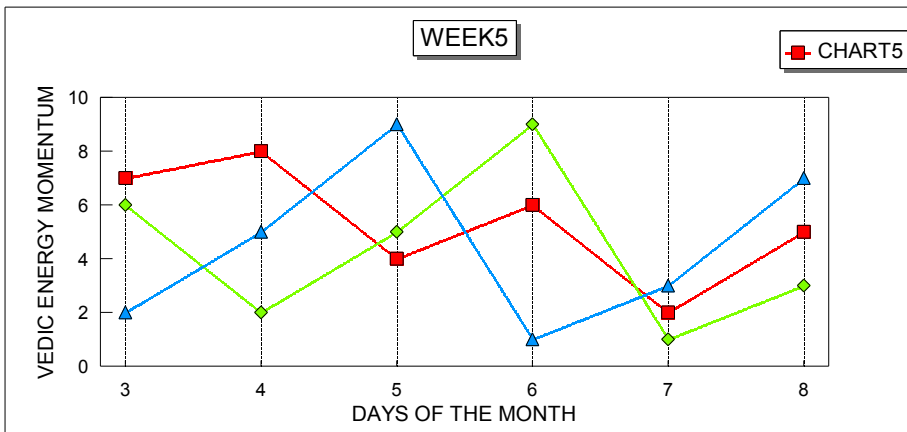

For this Month Trend is downward

For this Month Trend is downward

For this Month Trend is downward

For this Month Trend is downward

For this Month Trend is downward

MONTHLY VEDIC CYCLES GRAPH

2010

9 SEPTEMBER - SEPTEN 2010