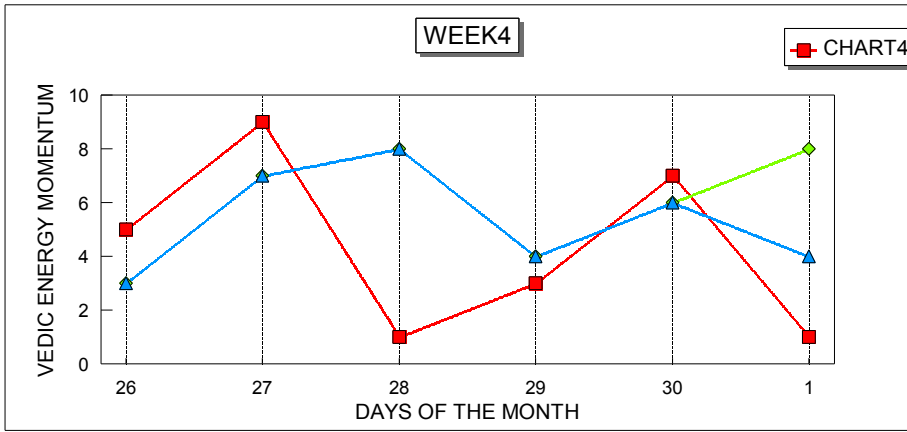

For this Month Trend is downward

For this Month Trend is downward

For this Month Trend is downward

For this Month Trend is downward

For this Month Trend is downward

MONTHLY VEDIC CYCLES GRAPH

2010

9 SEPTEMBER - SEPTEN 2010