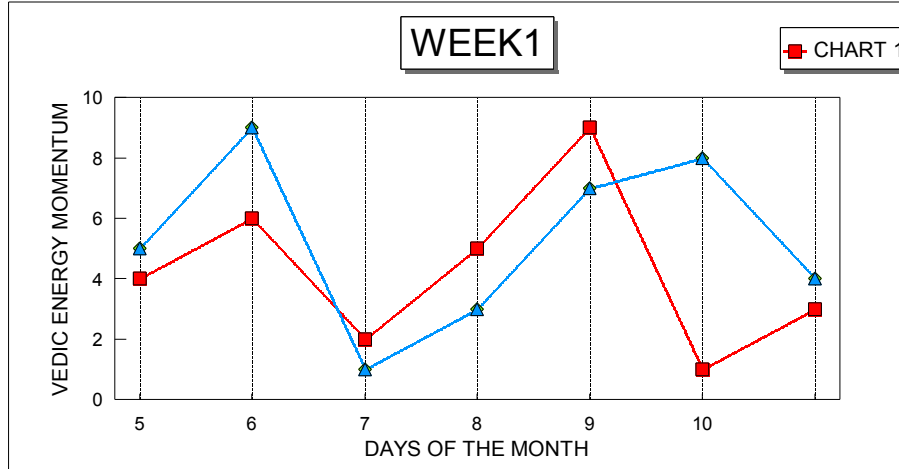

For this Month Trend is downward

For this Month Trend is downward

For this Month Trend is downward

For this Month Trend is downward

For this Month Trend is downward

MONTHLY VEDIC CYCLES GRAPH

2010

9 SEPTEMBER - SEPTEN 2010