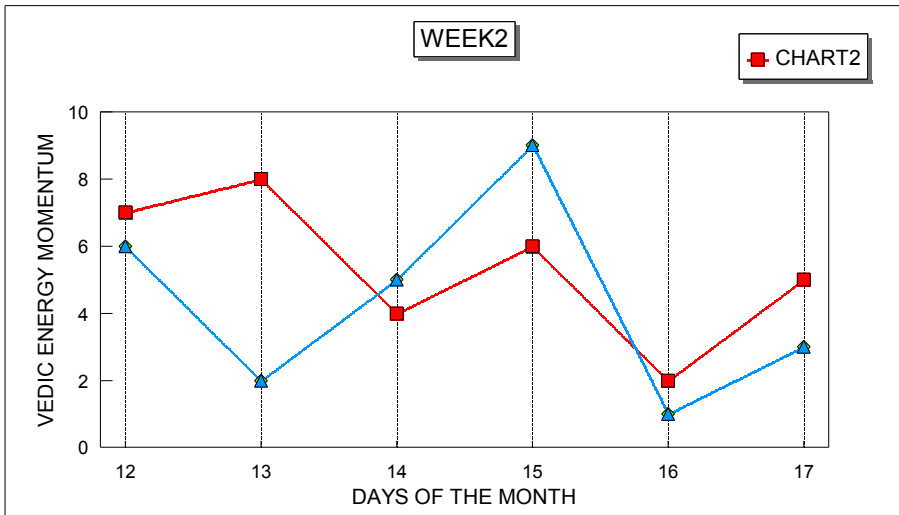

For this Month Trend is downward

For this Month Trend is downward

For this Month Trend is downward

For this Month Trend is downward

For this Month Trend is downward

MONTHLY VEDIC CYCLES GRAPH

2010

9 SEPTEMBER - SEPTEN 2010