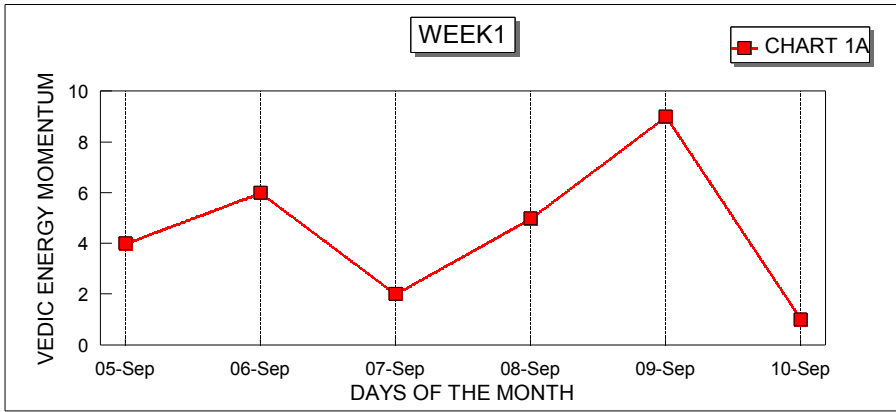

MONTHLY VEDIC CYCLES GRAPH

2010

9 SEPTEMBER - SEPTEN 2010

GOLD

Commodities