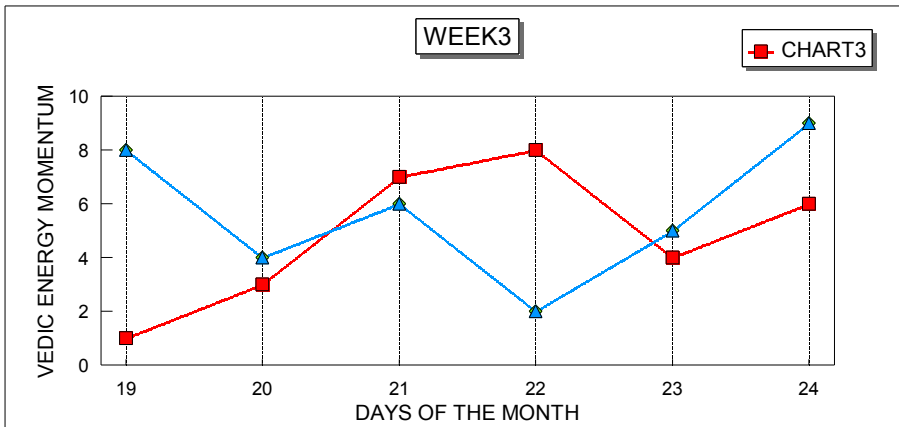

For this Month Trend is downward

For this Month Trend is downward

For this Month Trend is downward

For this Month Trend is downward

For this Month Trend is downward

MONTHLY VEDIC CYCLES GRAPH

2010

9 SEPTEMBER - SEPTEN 2010